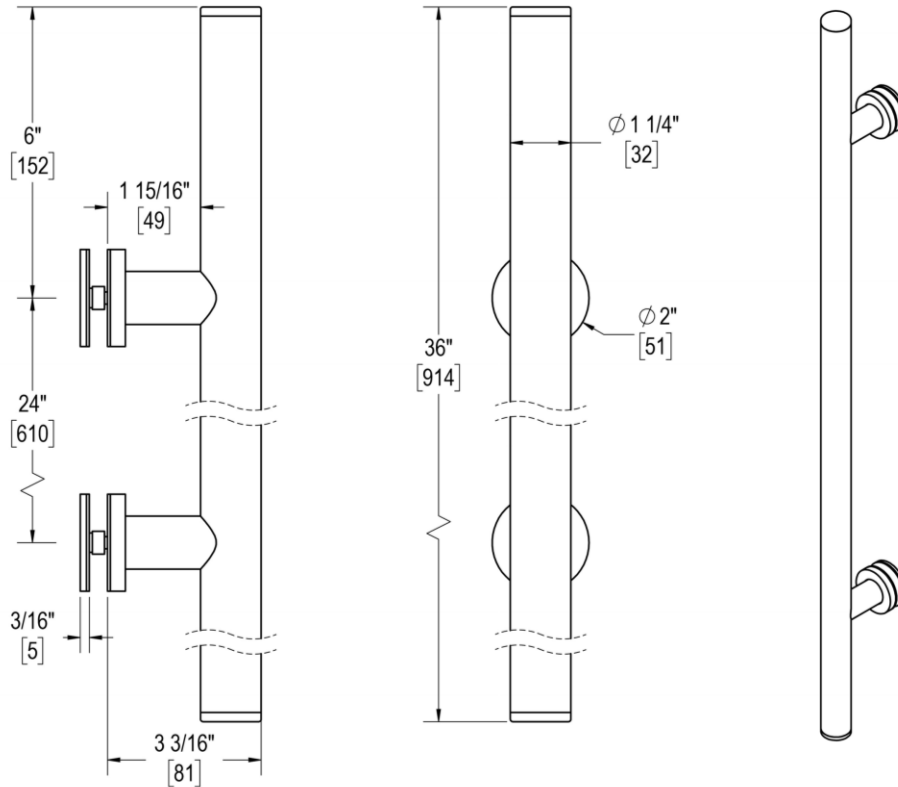

## 24" C/C SINGLE-SIDED PULL WITH 1-1/4" DIAMETER

Product Code: L.46.313-24

portals

### FUNCTION DETAILS & PRODUCT NOTES

- Product design coordinates with other shower & bathroom hardware in the Counterpoint suite.
- Decorative rosettes provide additional design detail and cover any glass defects around the holes.
- Backplates for single-sided pulls are designed to allow clearance for bypass doors.

### TEMPLATE & INSTALLATION NOTES

Item requires glass fabrication according to template above and should only be used with tempered safety glass.

Glass Thickness	1/4" [6 mm] to 1/2" [12 mm]
Hole Diameter	1/2" [12 mm]