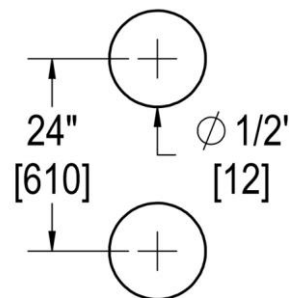

## 24" C/C SINGLE-SIDED PULL WITH 1-1/4" DIAMETER

Product Code: L.46.313-24

portals

### TEMPLATE & INSTALLATION NOTES

Item requires glass fabrication according to template above and should only be used with tempered safety glass.

Glass Thickness	1/4" [6 mm] to 1/2" [12 mm]
Hole Diameter	1/2" [12 mm]